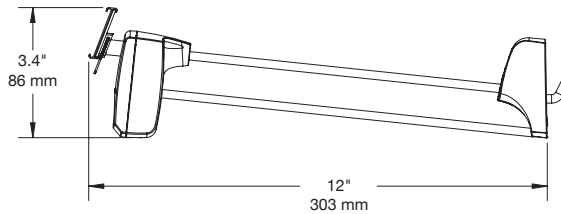

IR Locking Hook™

IR Locking Hook - 6" / 15cm (NL6):

IR Locking Hook - 7" / 18cm (NL7):

IR Locking Hook - 9" / 23cm (NL9):

IR Locking Hook™

IR Locking Hook - 11" / 28cm (NL11):

IR Locking Hook - 12" / 30.5cm (NL12):

IR Flexible Locking Hook - Single Wire 5.5" / 14cm (NFLOK5.5):

IR Locking Hook™

Product Ordering:

ORDER CODE	DESCRIPTION	CARTON QTY.
NFLOK5.5	IR Flexible Locking Hook - Single Wire (5.5" / 14cm)	25
NL6	IR Locking Hook - American Pegboard (6" / 15cm)	25
NL7	IR Locking Hook - American Pegboard (7" / 18cm)	25
NL7-NT	IR Locking Hook - American Pegboard / No Info Tag (7" / 18cm)	25
NL7FB	IR Locking Hook - Slatwall/Fastbak (7" / 18cm)	25
NL7FB-NT	IR Locking Hook - Fastbak / No Info Tag (7" / 18cm)	25
NL9	IR Locking Hook - American Pegboard (9" / 23cm)	25
NL9-NT	IR Locking Hook - American Pegboard / No Info Tag (9" / 23cm)	25
NL9E	IR Locking Hook - European Pegboard (9" / 23cm)	25
NL9FB	IR Locking Hook - Slatwall/Fastbak (9" / 23cm)	25
NL9FB-NT	IR Locking Hook - Fastbak / No Info Tag (9" / 23cm)	25
NL11	IR Locking Hook - American Pegboard (11" / 28cm)	25
NL12	IR Locking Hook - American Pegboard (12" / 30.5cm)	25