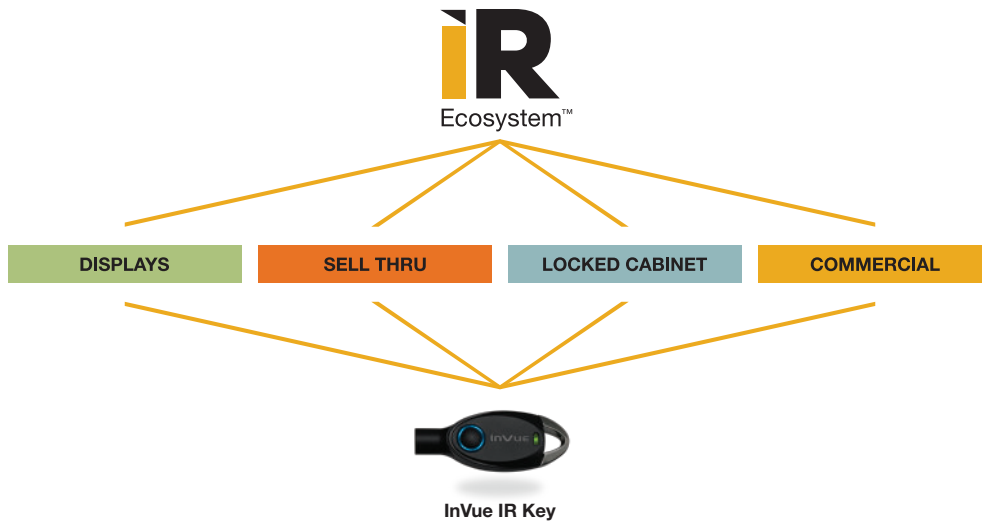

IR Locking Hook™

Highest level of peg hook security for today's premium accessories.

IR Locking Hooks provide the highest level of protection for high value accessories versus traditional magnetic or mechanical hooks. The integrated lock with swivel design allows for easy access to load and unload merchandise with the IR2 Key. The Locking Hook base is engineered to lock and unlock easily for quick plan-o-gram updates. IR Locking Hook is a part of InVue's exclusive IR Ecosystem™, the only storewide single key security system that protects high theft merchandise.

IR Locking Hook™

Features and benefits

- 1 IR2 Key compatibility for fast access to merchandise to better serve the consumer
- 2 IR locking system provides superior security versus traditional magnetic or mechanical locks
- 3 IR2 Key times out after 12 hours, making a lost or stolen key useless
- 4 Engineered external body provides increased strength and enhanced resistance to attacks
- 5 Locking Hook base is engineered to lock and unlock easily for quick plan-o-gram updates
- 6 Integrated lock with swivel design allows for easy access to load and unload merchandise
- 7 Compatible with Fastbak system for an easy fit with a variety of slotwall features (not pictured here)

IR Locking Hook™

A storewide single key security system for all your high theft merchandise.

One key and four categories of tough security products provide you multiple, store-wide security solutions. The IR Ecosystem™ allows you to safely open display, and access, your high theft merchandise and ensures that store associates always have the right key at the right time.