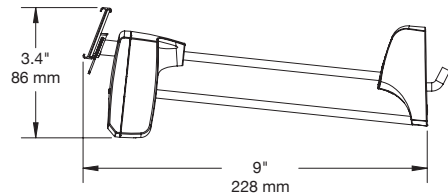

IR Locking Hook™

IR Locking Hook - 6" / 15cm (NL6):

IR Locking Hook - 7" / 18cm (NL7):

IR Locking Hook - 9" / 23cm (NL9):

IR Locking Hook™

IR Locking Hook - 11" / 28cm (NL11):

IR Locking Hook - 12" / 30.5cm (NL12):

IR Flexible Locking Hook - Single Wire 5.5" / 14cm (NFLOK5.5):

IR Locking Hook™

Product Ordering:

ORDER CODE	DESCRIPTION	CARTON QTY.
NFLOK5.5	IR Flexible Locking Hook - Single Wire (5.5" / 14cm)	25
NL6	IR Locking Hook - American Pegboard (6" / 15cm)	25
NL7	IR Locking Hook - American Pegboard (7" / 18cm)	25
NL7-NT	IR Locking Hook - American Pegboard / No Info Tag (7" / 18cm)	25
NL7FB	IR Locking Hook - Slatwall/Fastbak (7" / 18cm)	25
NL7FB-NT	IR Locking Hook - Fastbak / No Info Tag (7" / 18cm)	25
NL9	IR Locking Hook - American Pegboard (9" / 23cm)	25
NL9-NT	IR Locking Hook - American Pegboard / No Info Tag (9" / 23cm)	25
NL9E	IR Locking Hook - European Pegboard (9" / 23cm)	25
NL9FB	IR Locking Hook - Slatwall/Fastbak (9" / 23cm)	25
NL9FB-NT	IR Locking Hook - Fastbak / No Info Tag (9" / 23cm)	25
NL11	IR Locking Hook - American Pegboard (11" / 28cm)	25
NL12	IR Locking Hook - American Pegboard (12" / 30.5cm)	25