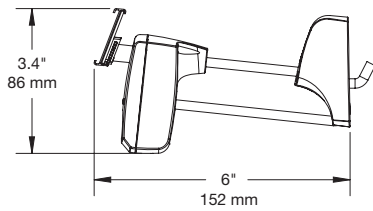

IR Locking Hook™

IR Locking Hook - 6" / 15cm (NL6):

IR Locking Hook - 7" / 18cm (NL7):

IR Locking Hook - 9" / 23cm (NL9):

IR Locking Hook™

IR Locking Hook - 11" / 28cm (NL11):

IR Locking Hook - 12" / 30.5cm (NL12):

IR Flexible Locking Hook - Single Wire 5.5" / 14cm (NFLOK5.5):

IR Locking Hook™

Product Ordering:

ORDER CODE	DESCRIPTION	CARTON QTY.
NFLOK5.5	IR Flexible Locking Hook - Single Wire (5.5" / 14cm)	25
NL6	IR Locking Hook - American Pegboard (6" / 15cm)	25
NL7	IR Locking Hook - American Pegboard (7" / 18cm)	25
NL7-NT	IR Locking Hook - American Pegboard / No Info Tag (7" / 18cm)	25
NL7FB	IR Locking Hook - Slatwall/Fastbak (7" / 18cm)	25
NL7FB-NT	IR Locking Hook - Fastbak / No Info Tag (7" / 18cm)	25
NL9	IR Locking Hook - American Pegboard (9" / 23cm)	25
NL9-NT	IR Locking Hook - American Pegboard / No Info Tag (9" / 23cm)	25
NL9E	IR Locking Hook - European Pegboard (9" / 23cm)	25
NL9FB	IR Locking Hook - Slatwall/Fastbak (9" / 23cm)	25
NL9FB-NT	IR Locking Hook - Fastbak / No Info Tag (9" / 23cm)	25
NL11	IR Locking Hook - American Pegboard (11" / 28cm)	25
NL12	IR Locking Hook - American Pegboard (12" / 30.5cm)	25