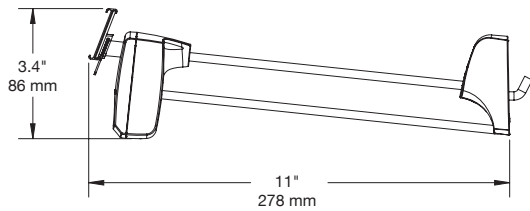

IR Locking Hook™

IR Locking Hook - 6" / 15cm (NL6):

IR Locking Hook - 7" / 18cm (NL7):

IR Locking Hook - 9" / 23cm (NL9):

IR Locking Hook™

IR Locking Hook - 11" / 28cm (NL11):

IR Locking Hook - 12" / 30.5cm (NL12):

IR Flexible Locking Hook - Single Wire 5.5" / 14cm (NFLOK5.5):

IR Locking Hook™

Product Ordering:

ORDER CODE	DESCRIPTION	CARTON QTY.
NFLOK5.5	IR Flexible Locking Hook - Single Wire (5.5" / 14cm)	25
NL6	IR Locking Hook - American Pegboard (6" / 15cm)	25
NL7	IR Locking Hook - American Pegboard (7" / 18cm)	25
NL7-NT	IR Locking Hook - American Pegboard / No Info Tag (7" / 18cm)	25
NL7FB	IR Locking Hook - Slatwall/Fastbak (7" / 18cm)	25
NL7FB-NT	IR Locking Hook - Fastbak / No Info Tag (7" / 18cm)	25
NL9	IR Locking Hook - American Pegboard (9" / 23cm)	25
NL9-NT	IR Locking Hook - American Pegboard / No Info Tag (9" / 23cm)	25
NL9E	IR Locking Hook - European Pegboard (9" / 23cm)	25
NL9FB	IR Locking Hook - Slatwall/Fastbak (9" / 23cm)	25
NL9FB-NT	IR Locking Hook - Fastbak / No Info Tag (9" / 23cm)	25
NL11	IR Locking Hook - American Pegboard (11" / 28cm)	25
NL12	IR Locking Hook - American Pegboard (12" / 30.5cm)	25