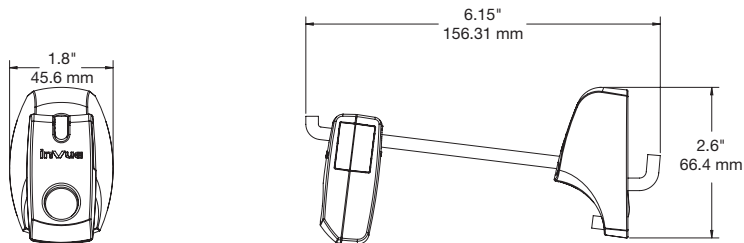

IR Locking Hook™

IR Locking Hook - 6" / 15cm (NL6):

IR Locking Hook - 7" / 18cm (NL7):

IR Locking Hook - 9" / 23cm (NL9):

IR Locking Hook™

IR Locking Hook - 11" / 28cm (NL11):

IR Locking Hook - 12" / 30.5cm (NL12):

IR Flexible Locking Hook - Single Wire 5.5" / 14cm (NFLOK5.5):

IR Locking Hook™

Product Ordering:

ORDER CODE	DESCRIPTION	CARTON QTY.
NFLOK5.5	IR Flexible Locking Hook - Single Wire (5.5" / 14cm)	25
NL6	IR Locking Hook - American Pegboard (6" / 15cm)	25
NL7	IR Locking Hook - American Pegboard (7" / 18cm)	25
NL7-NT	IR Locking Hook - American Pegboard / No Info Tag (7" / 18cm)	25
NL7FB	IR Locking Hook - Slatwall/Fastbak (7" / 18cm)	25
NL7FB-NT	IR Locking Hook - Fastbak / No Info Tag (7" / 18cm)	25
NL9	IR Locking Hook - American Pegboard (9" / 23cm)	25
NL9-NT	IR Locking Hook - American Pegboard / No Info Tag (9" / 23cm)	25
NL9E	IR Locking Hook - European Pegboard (9" / 23cm)	25
NL9FB	IR Locking Hook - Slatwall/Fastbak (9" / 23cm)	25
NL9FB-NT	IR Locking Hook - Fastbak / No Info Tag (9" / 23cm)	25
NL11	IR Locking Hook - American Pegboard (11" / 28cm)	25
NL12	IR Locking Hook - American Pegboard (12" / 30.5cm)	25